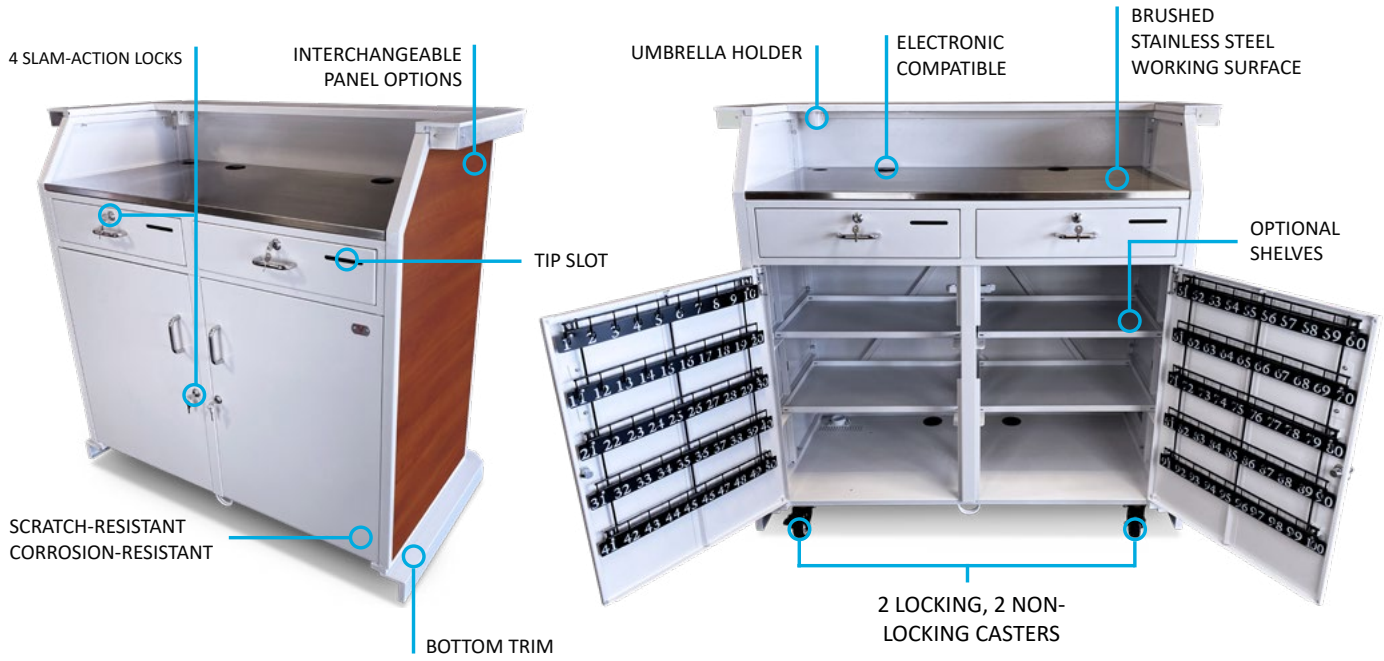

**TOTAL COST
BEFORE DELIVERY**

$2,715 (basic options)