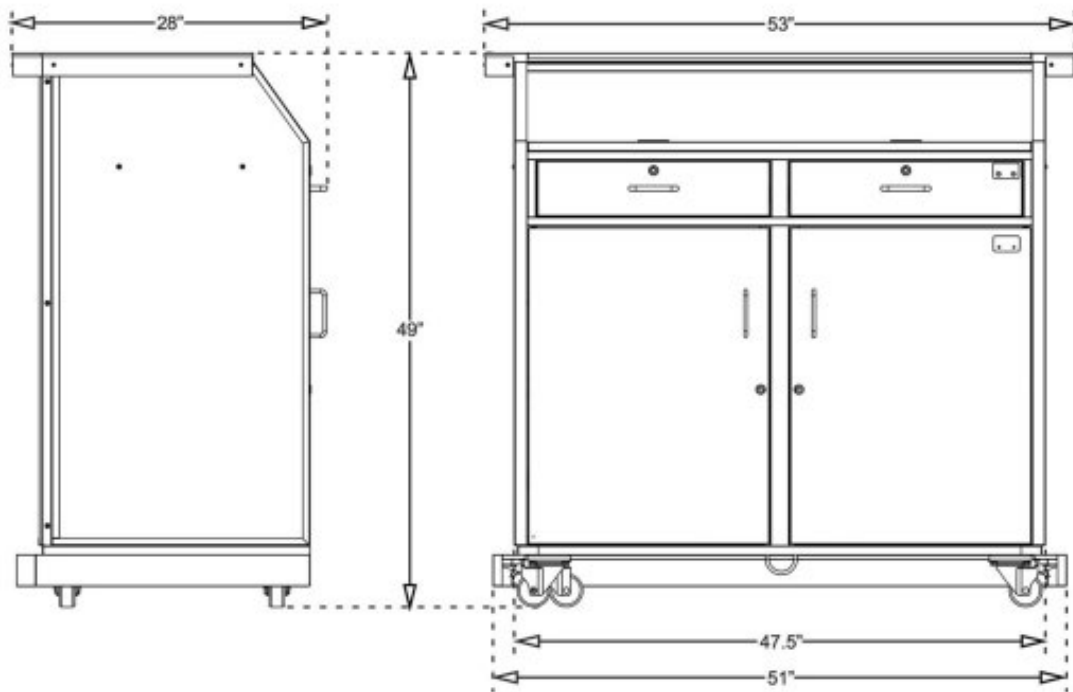

**TOTAL COST
BEFORE DELIVERY**

$2,715 (basic options)