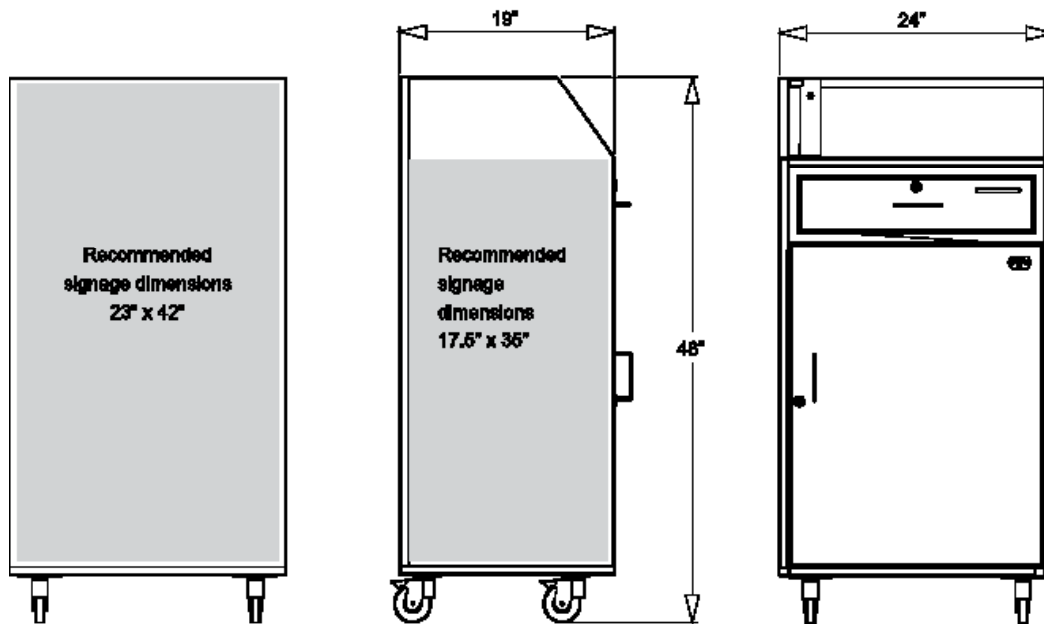

**TOTAL COST
BEFORE DELIVERY**

$625 (basic options)