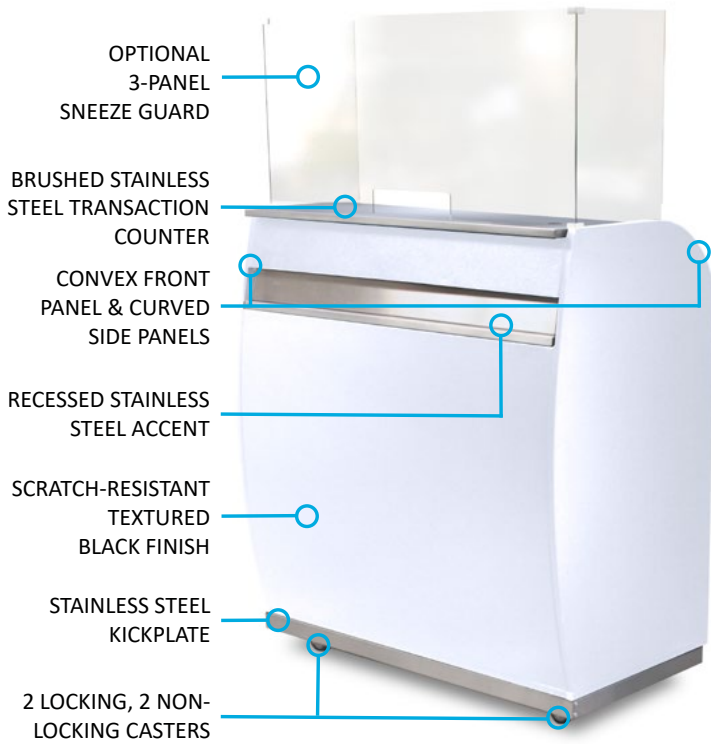

**TOTAL COST
BEFORE DELIVERY**

$2,150(basic options)