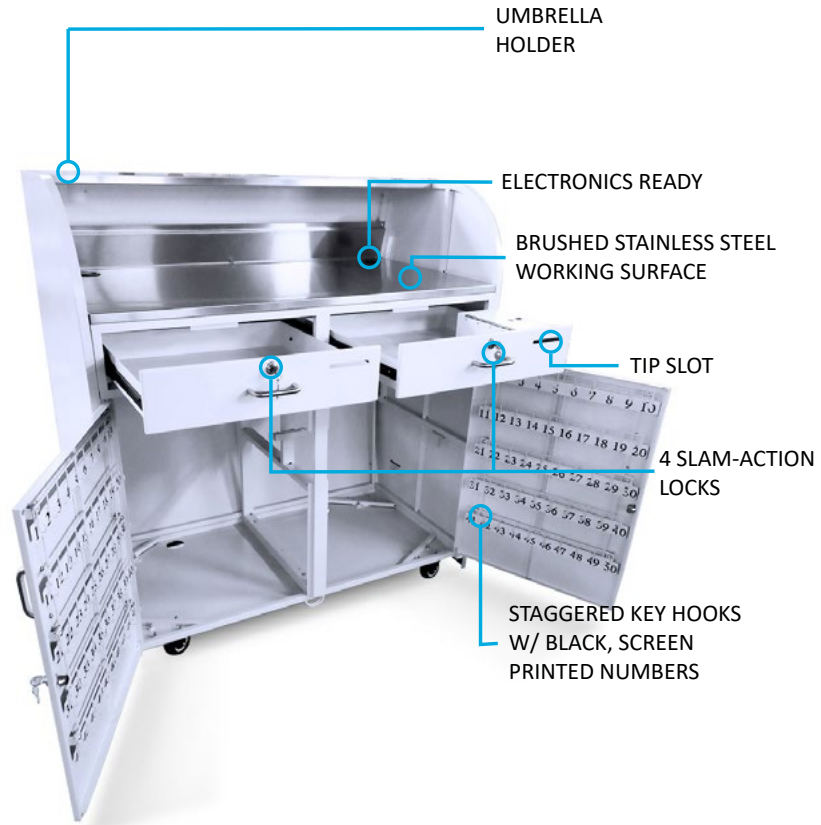

**TOTAL COST
BEFORE DELIVERY**

$2,150(basic options)