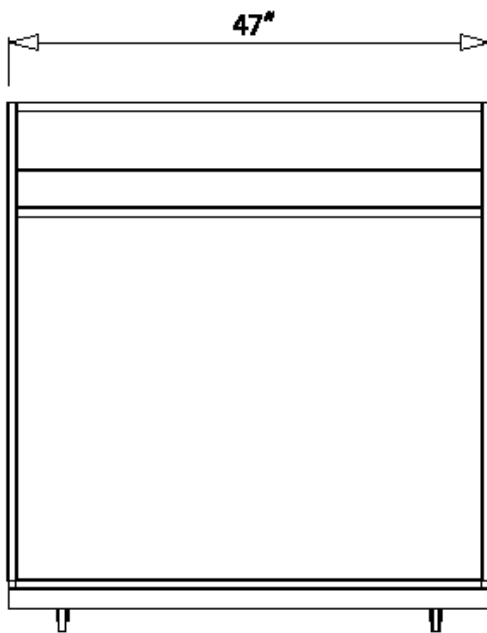

**TOTAL COST
BEFORE DELIVERY**

$2,150(basic options)