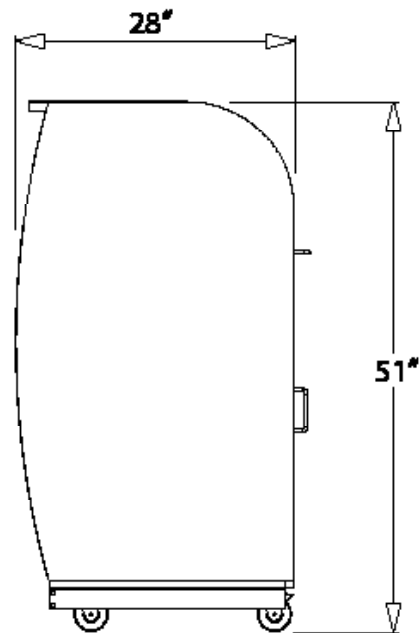

**TOTAL COST
BEFORE DELIVERY**

$2,150(basic options)