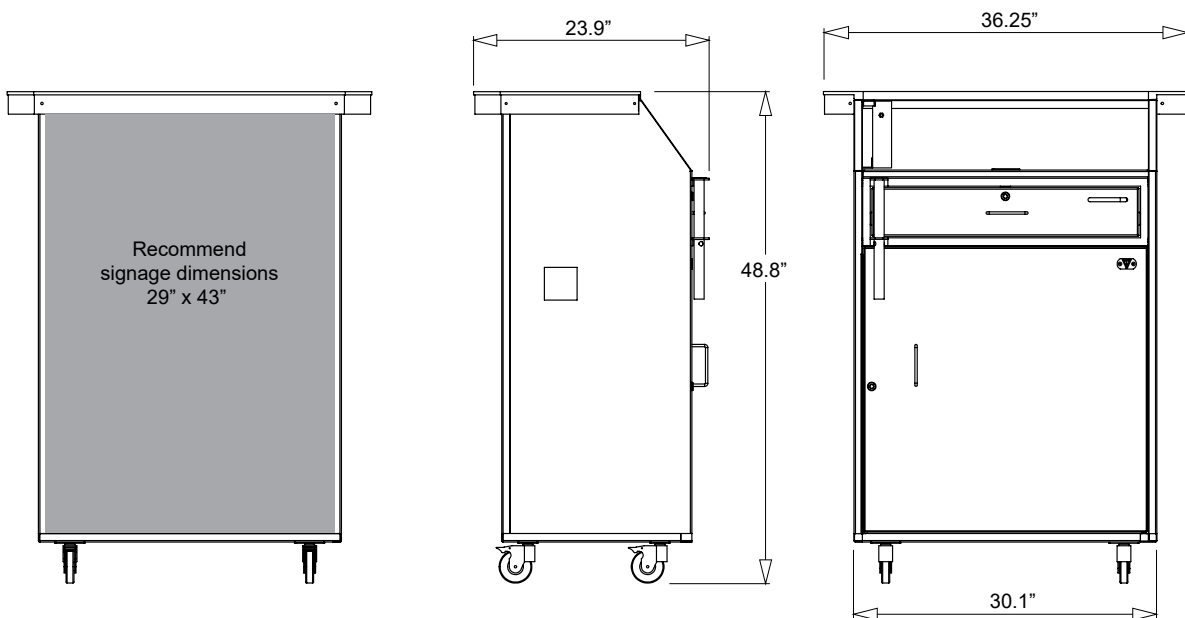

**TOTAL COST
BEFORE DELIVERY**

$1,050 (basic options)