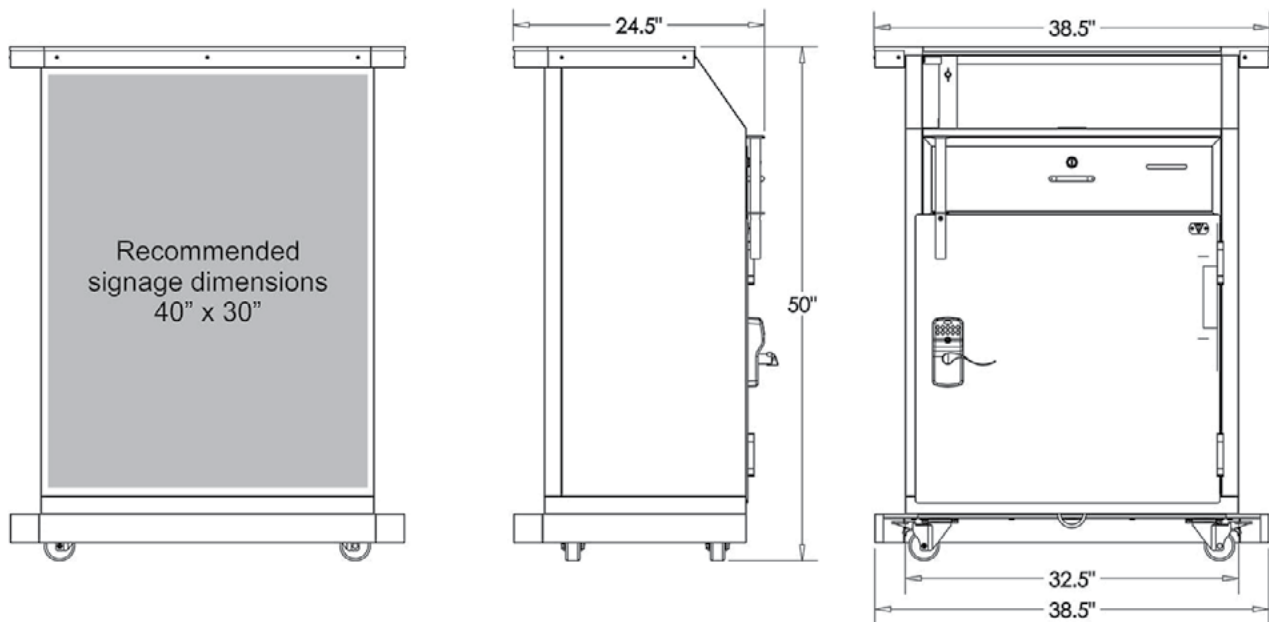

**TOTAL COST
BEFORE DELIVERY**

$2,170 (basic options)