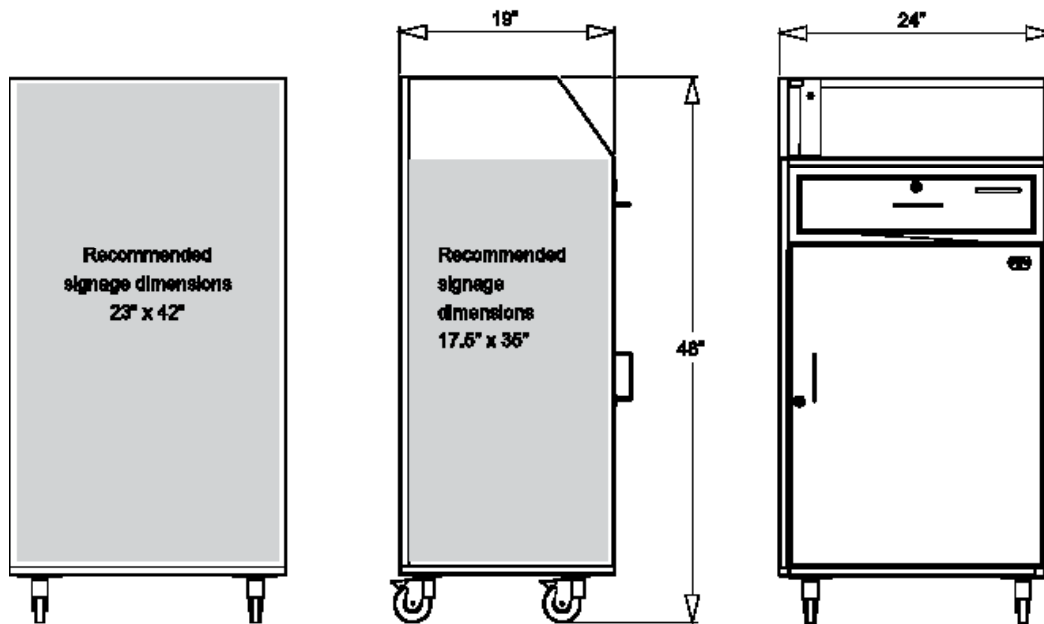

TOTAL COST BEFORE DELIVERY **$575** (basic options)