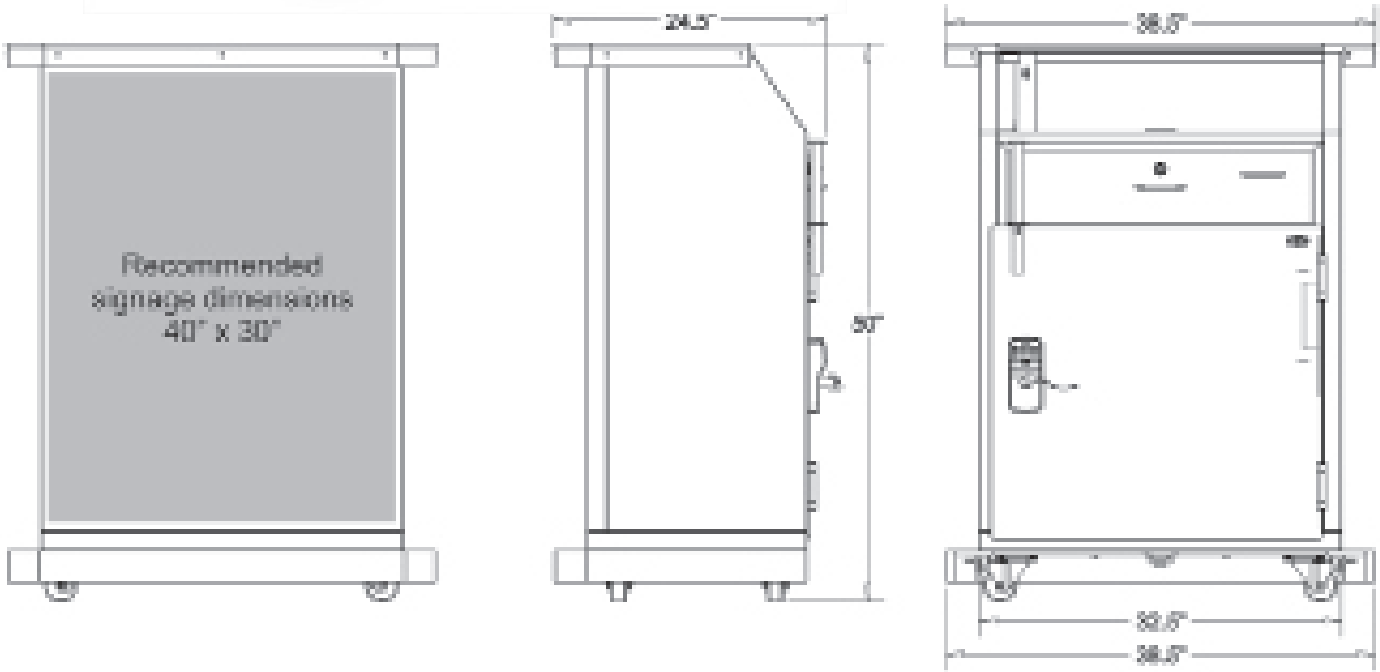

TOTAL COST BEFORE DELIVERY **$1,999** (basic options)