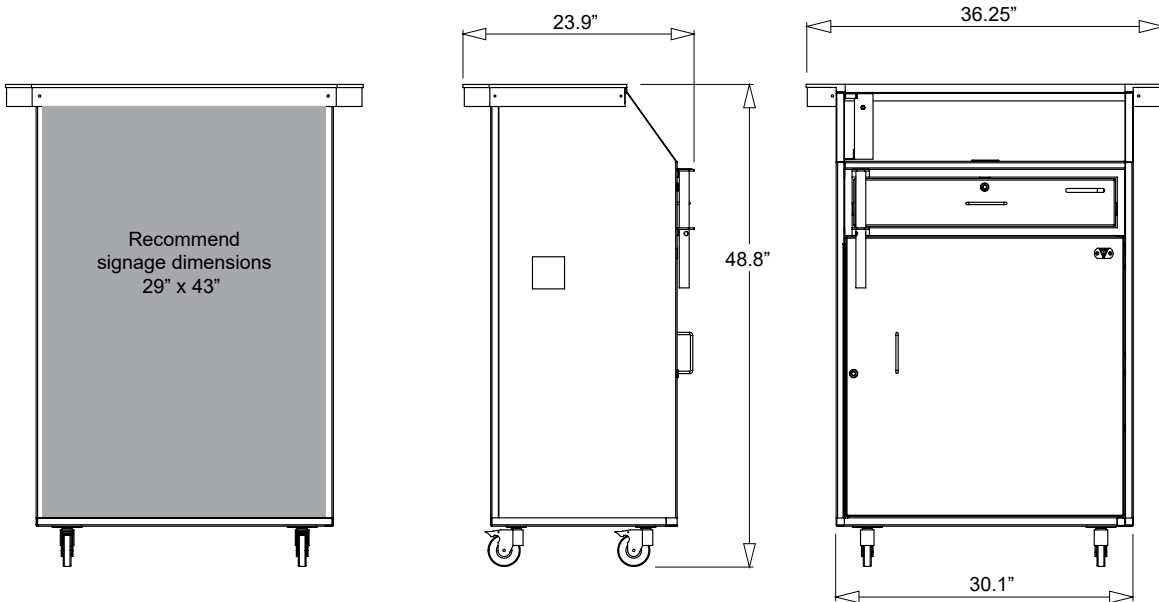

TOTAL COST BEFORE DELIVERY **$1,429** (basic options)