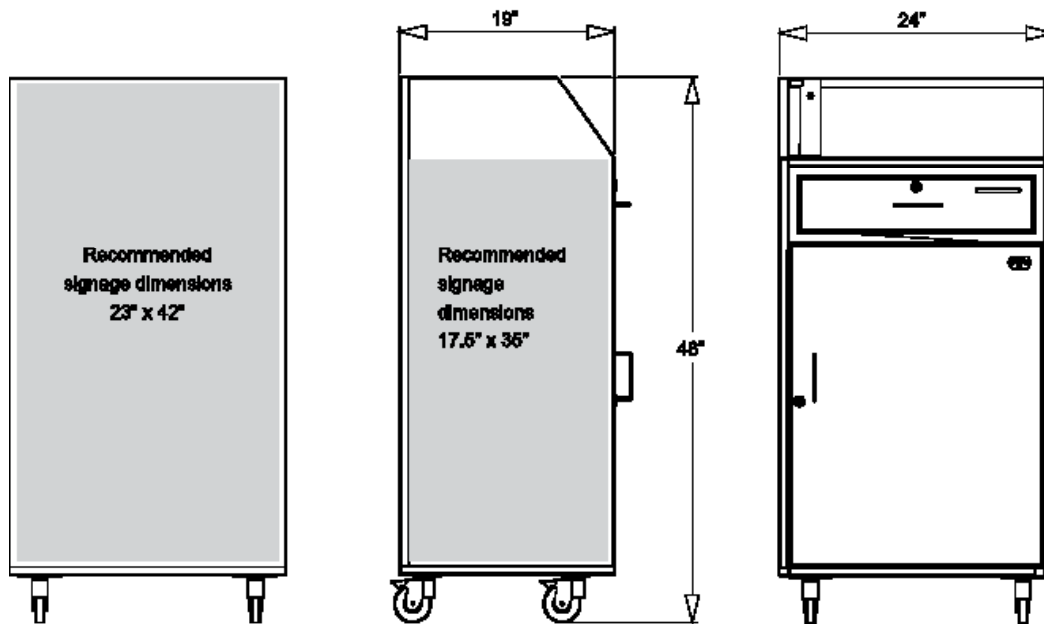

TOTAL COST BEFORE DELIVERY **$525** (basic options)