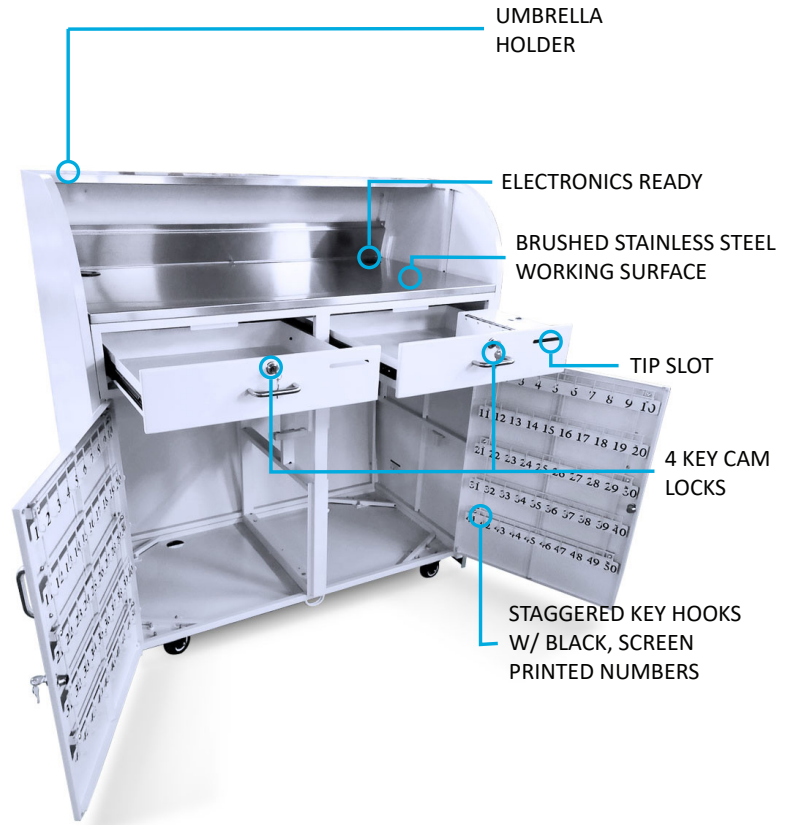

White Professional Kiosk

Doublewide, Modern Appearance, LED Compatible

Twice the size of our Standard Podium, our White Professional Kiosk holds up to 400 keys and has plenty of storage space. Its stainless steel accents and curved design (the front panel is convex) give it a modern and professional look that's great for upscale locations. The white professional valet podium also features a stainless steel transaction counter and the kick plate conceals the casters from view. A tip box is also included in the right drawer. The optional integrated LED kit not only lights the front panel of the kiosk giving it a cool nighttime vibe, but also lights up the kiosk's working surface and storage area below improving visibility for your staff.

Basic Features

- Modern, curved appearance with stainless steel accents
- Convex front panel and curved side panels
- Brushed stainless steel transaction counter
- Recessed stainless steel accent on front panel
- Stainless steel kick plate that conceals casters
- 0-400 Key Capacity
- Double wide (47" total width)
- Tip box installed
- Integrated LED option w/ rechargeable sealed battery
- Electronics Ready
- Scratch-resistant textured white finish
- Staggered key hooks w/ black, screen printed numbers (Keyhooks 1-100)
- Keyhooks 101-400 will be in black w/ white, screen printed numbers
- Corrosion resistant hardware (zinc coated)
- Brushed stainless steel working surface
- Umbrella holder
- 2 locking and 2 non-locking casters
- 4 slam-action locks w/ 2 keys
- Tip Slot
- Replaceable parts
- Pre-assembled
- Manufacturer's Warranty

Heavy Duty Podium Cover + \$99

Valet Umbrella + \$195

Valet Flap Umbrella + \$235

Key Fob Pouch + \$20/ pack of 10

Key Fob Pouch - RFID Protection
+ \$20 / pack of 5

Exterior

LED Kit + \$349.00

TOTAL COST BEFORE DELIVERY **\$1,949** (basic options)