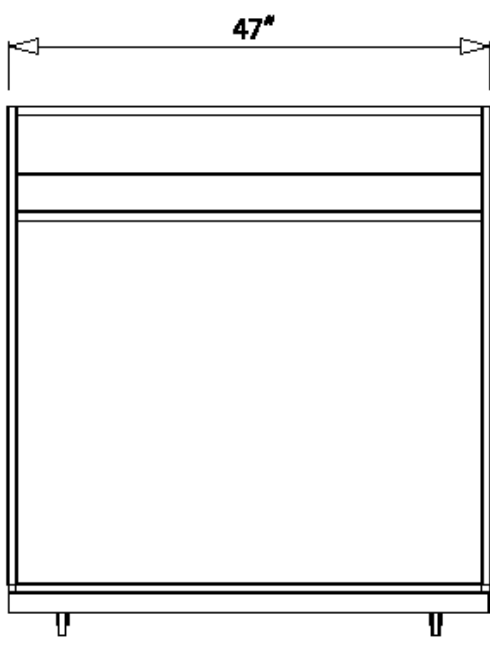

TOTAL COST BEFORE DELIVERY **$1,949** (basic options)