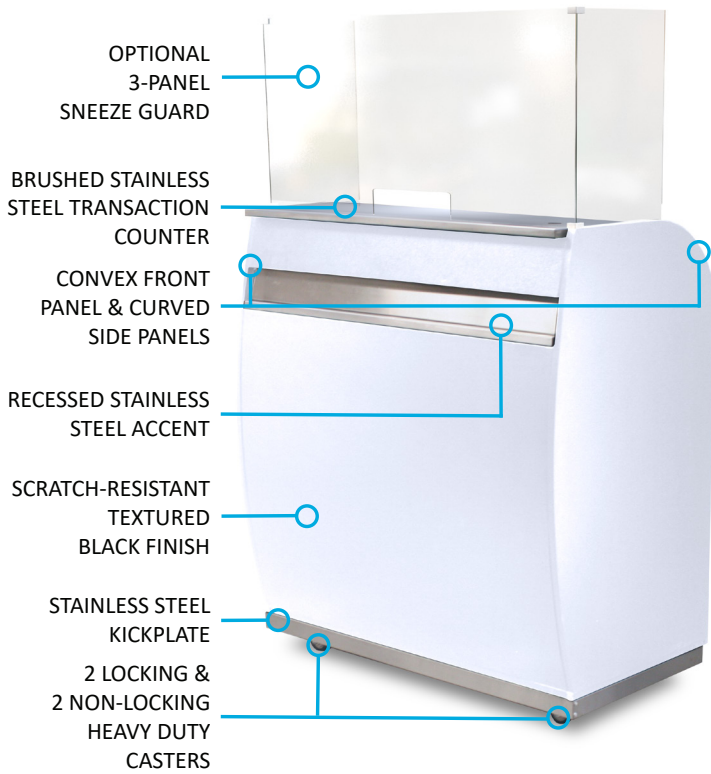

White Professional Kiosk

Doublewide, Modern Appearance, LED Compatible

Twice the size of our Standard Podium, our White Professional Kiosk holds up to 400 keys and has plenty of storage space. Its stainless steel accents and curved design (the front panel is convex) give it a modern and professional look that's great for upscale locations. The white professional valet podium also features a stainless steel transaction counter and the kick plate conceals the casters from view. A tip box is also included in the right drawer. The optional integrated LED kit not only lights the front panel of the kiosk giving it a cool nighttime vibe, but also lights up the kiosk's working surface and storage area below improving visibility for your staff.

Basic Features

- Modern, curved appearance with stainless steel accents
- Convex front panel and curved side panels
- Brushed stainless steel transaction counter
- Recessed stainless steel accent on front panel
- Stainless steel kick plate that conceals casters
- 0-400 Key Capacity
- Double wide (47" total width)
- Tip box installed
- Integrated LED option w/ rechargeable sealed battery
- Electronics Ready
- Scratch-resistant textured white finish
- Staggered key hooks w/ black, screen printed numbers (Keyhooks 1-100)
- Keyhooks 101-400 will be in black w/ white, screen printed numbers
- Corrosion resistant hardware (zinc coated)
- Brushed stainless steel working surface
- Umbrella holder
- 2 locking and 2 non-locking casters
- 4 slam-action locks w/ 2 keys
- Tip Slot
- Replaceable parts
- Pre-assembled
- Manufacturer's Warranty

Heavy Duty Podium Cover + \$99

Valet Umbrella + \$195

Valet Flap Umbrella + \$235

Key Fob Pouch + \$20/ pack of 10

Key Fob Pouch - RFID Protection
+ \$20 / pack of 5

Exterior

LED Kit + \$349.00

TOTAL COST BEFORE DELIVERY **\$1,949** (basic options)