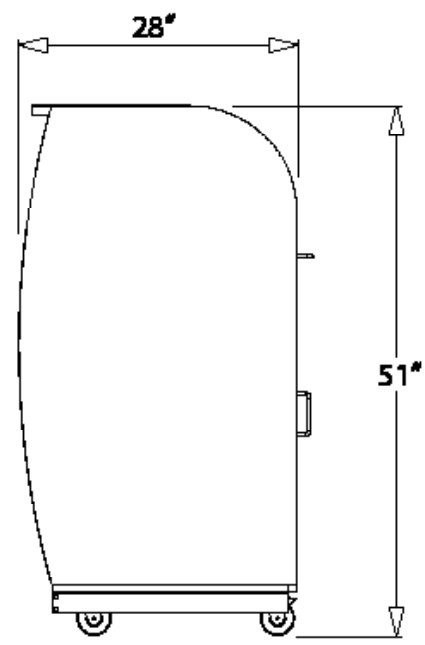

TOTAL COST BEFORE DELIVERY **$1,949** (basic options)