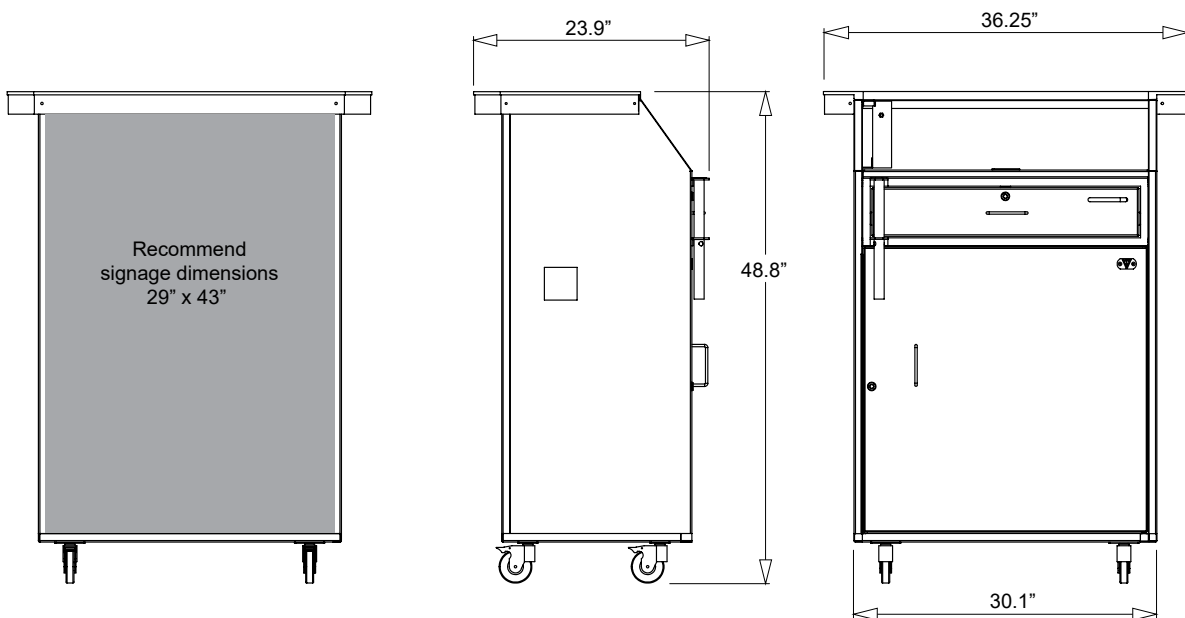

TOTAL COST BEFORE DELIVERY **$965** (basic options)