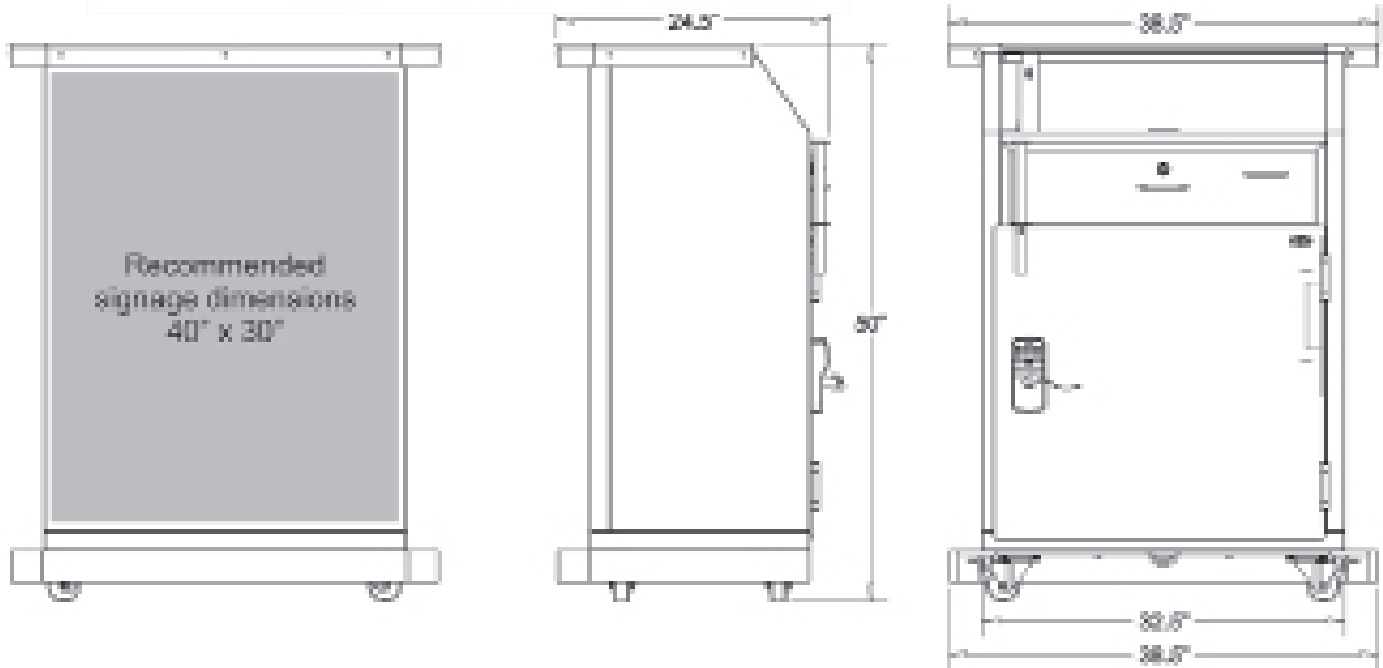

TOTAL COST BEFORE DELIVERY **$1999** (basic options)