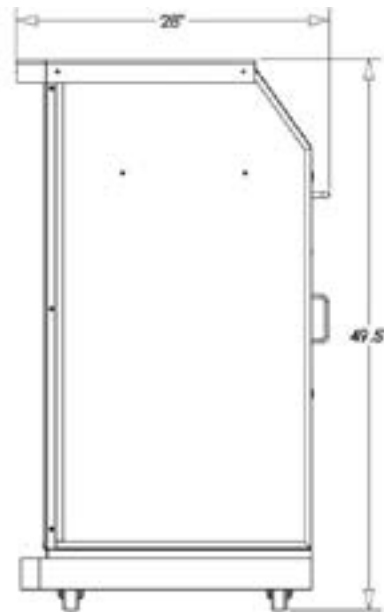

TOTAL COST BEFORE DELIVERY **$2,499** (basic options)