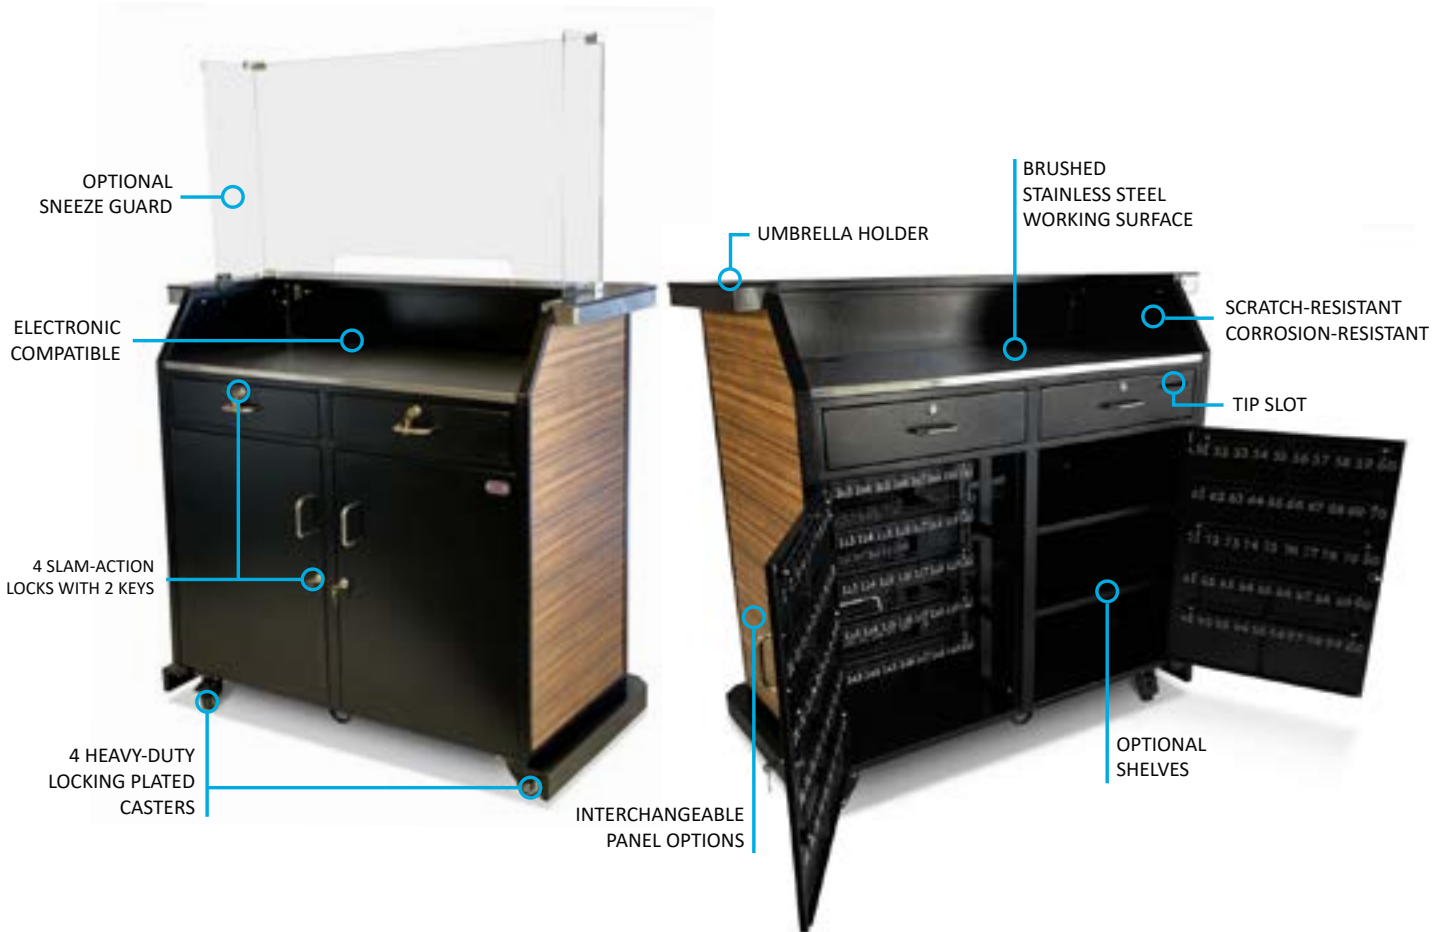

TOTAL COST BEFORE DELIVERY **$2,499** (basic options)