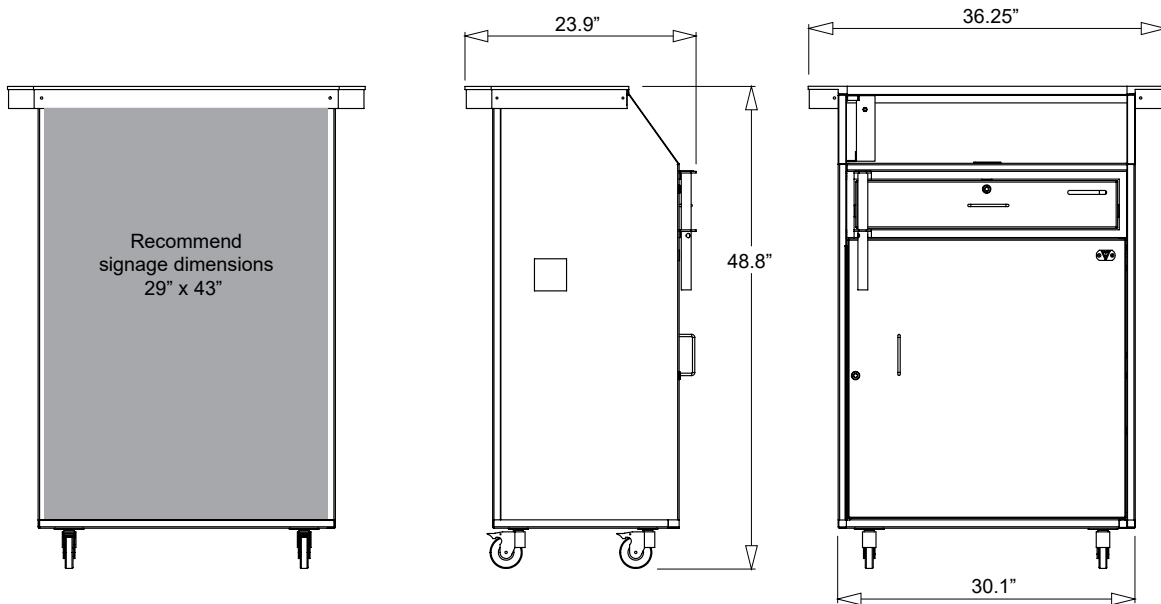

TOTAL COST BEFORE DELIVERY **$1,429** (basic options)