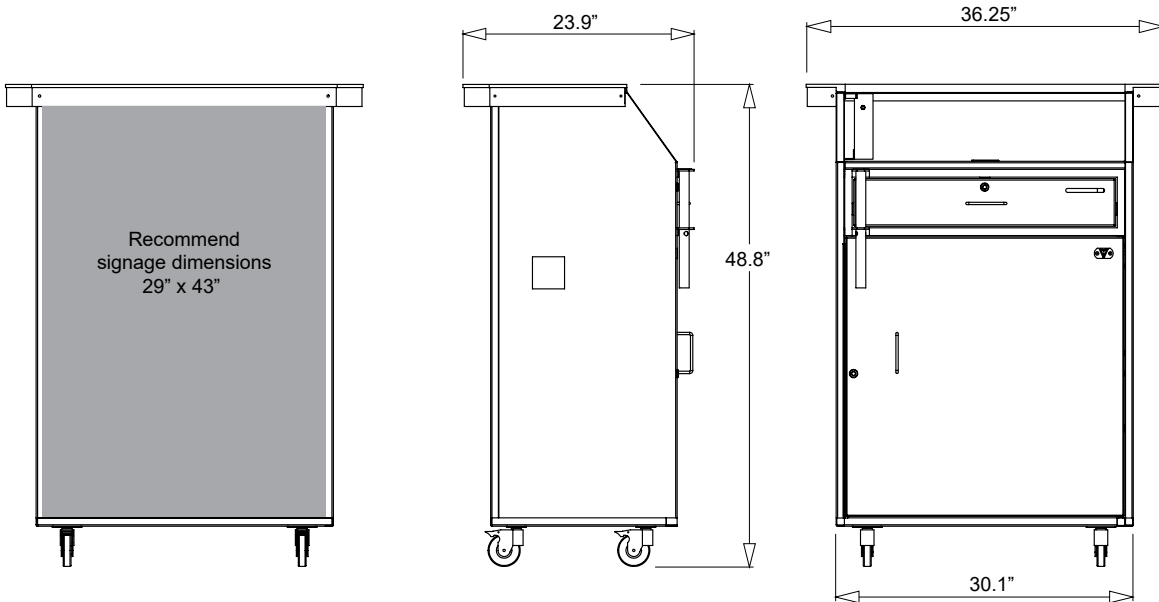

**TOTAL COST
BEFORE DELIVERY**

$1,329 (basic options)