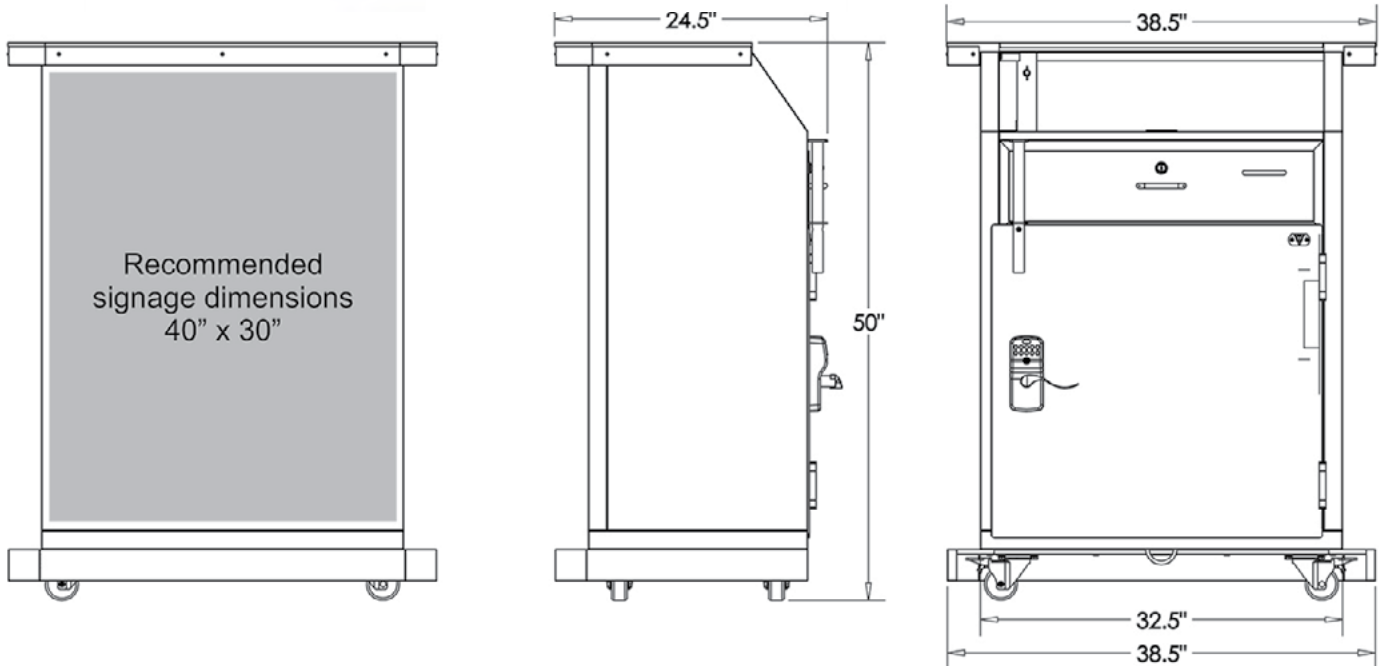

TOTAL COST BEFORE DELIVERY **$1999** (basic options)