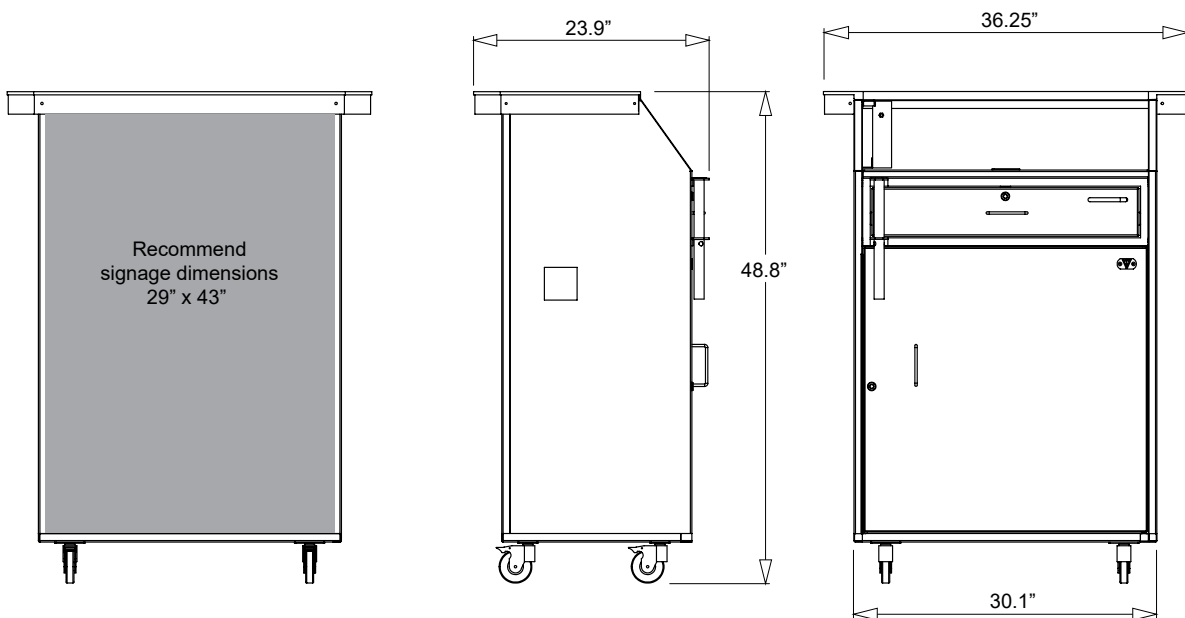

TOTAL COST BEFORE DELIVERY **$869.95** (basic options)