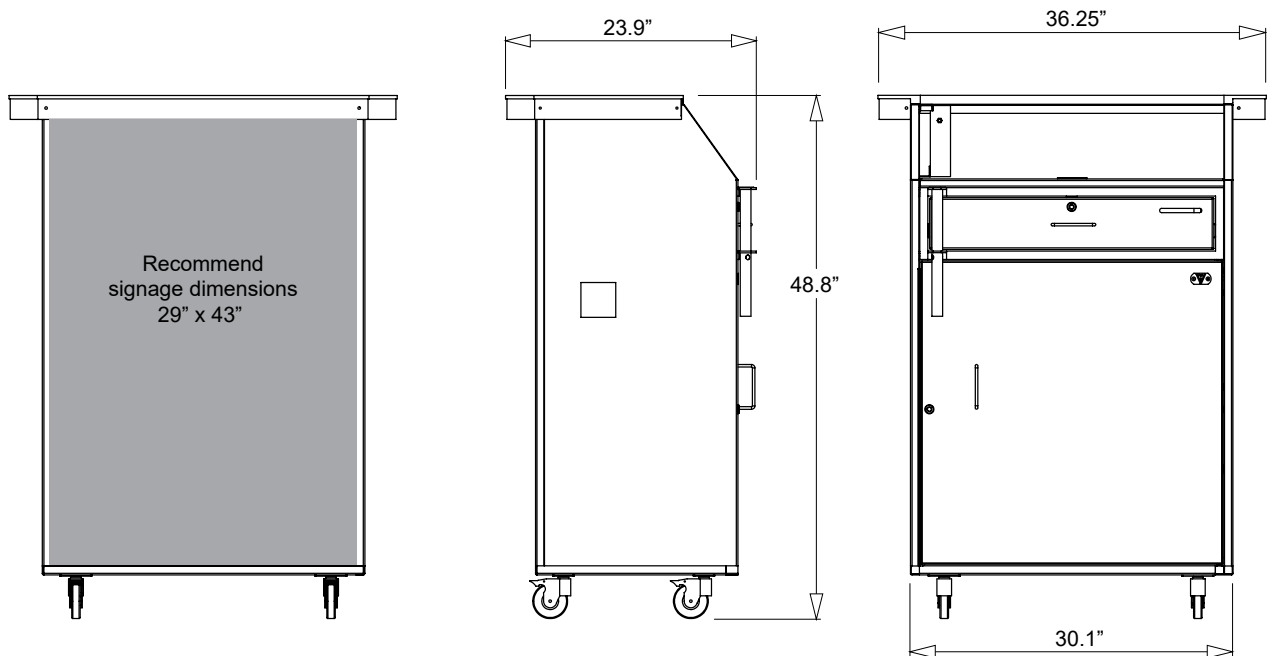

TOTAL COST BEFORE DELIVERY **$869.95** (basic options)