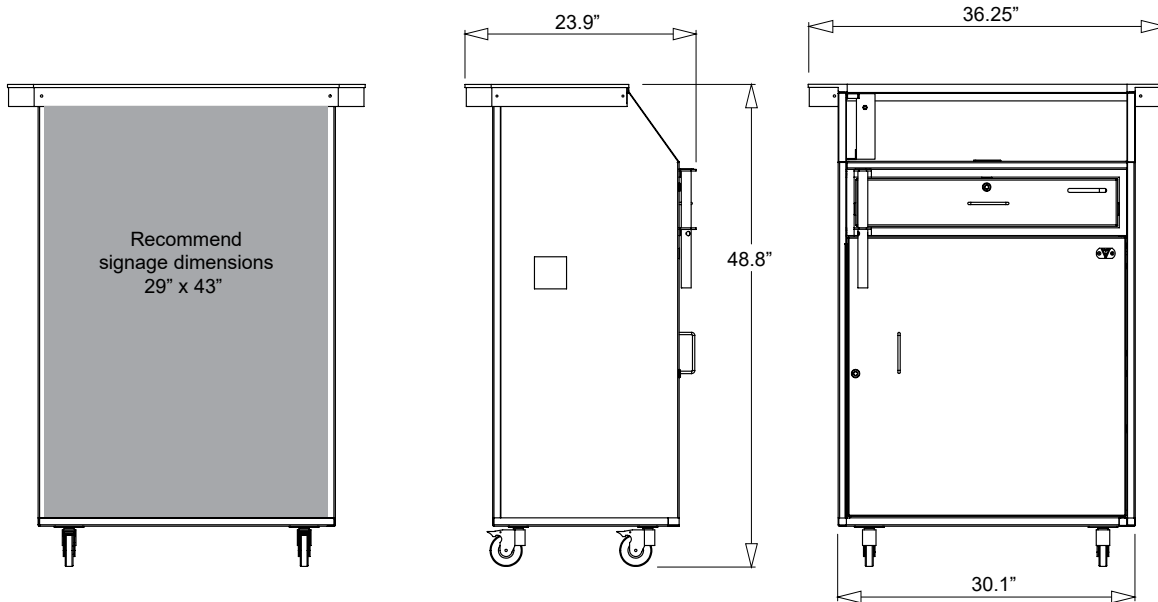

**TOTAL COST
BEFORE DELIVERY**

$1,329 (basic options)