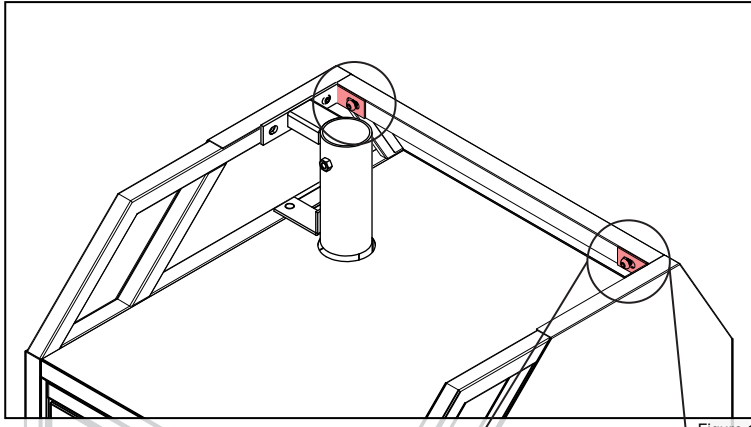

Sneeze Guard
QTY: 1

THE
VALET
SPOT

Note: Parts are not to scale.

COMPACT PODIUM SNEEZE GUARD SET UP STEPS

STEP 1: Remove bolts highlighted in the drawing below using an allen key:

Figure 1

Figure 2

Note: Bracket might come loose while removing bolt.

STEP 2: Install sneeze guard by sliding in from above, follow diagram below to re-install the hardware removed in STEP 1.

Figure 3

THE
VALET
SPOT

Contact us

Tel # 877-451-8321

Fax # 866-659-3353

E-mail: sales@thevaletspot.com