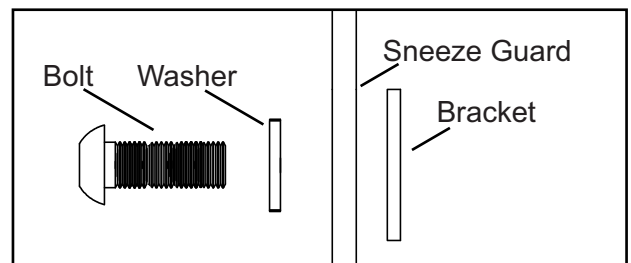

Sneeze Guard
QTY: 1

THE
VALET
SPOT

Note: Parts are not to scale.

COMPACT PODIUM SNEEZE GUARD SET UP STEPS

STEP 1: Remove bolts highlighted in the drawing below using an allen key:

Figure 1

Figure 2

Note: Bracket might come loose while removing bolt.

STEP 2: Install sneeze guard by sliding in from above, follow diagram below to re-install the hardware removed in STEP 1.

Figure 3

THE
VALET
SPOT

Contact us

Tel # 877-451-8321

Fax # 866-659-3353

E-mail: sales@thevaletspot.com