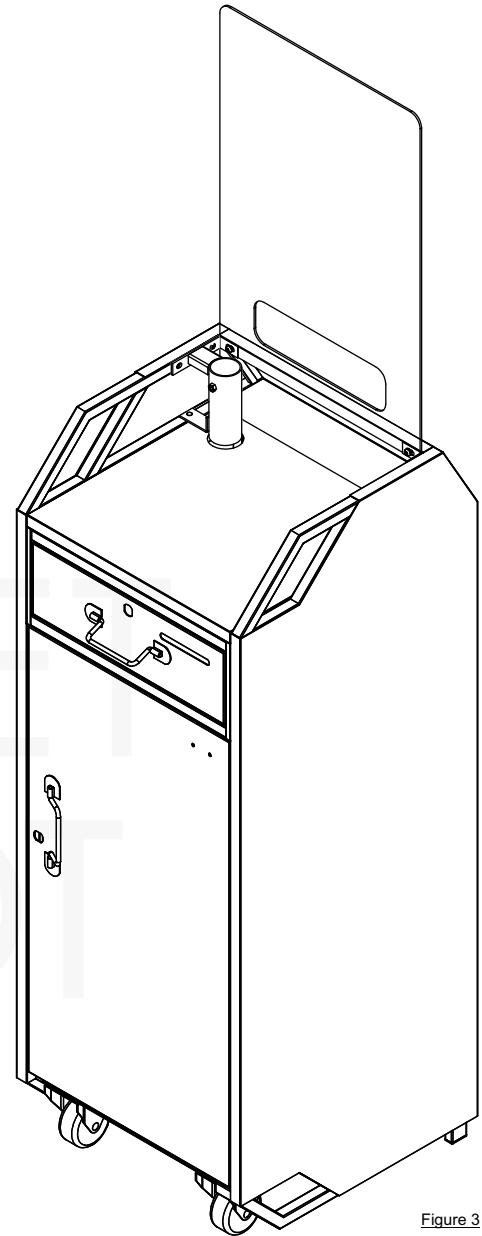

Sneeze Guard
QTY: 1

THE
VALET
SPOT

Note: Parts are not to scale.

COMPACT PODIUM SNEEZE GUARD SET UP STEPS

STEP 1: Remove bolts highlighted in the drawing below using an allen key:

Figure 1

Figure 2

Note: Bracket might come loose while removing bolt.

STEP 2: Install sneeze guard by sliding in from above, follow diagram below to re-install the hardware removed in STEP 1.

Figure 3

THE
VALET
SPOT

Contact us

Tel # 877-451-8321

Fax # 866-659-3353

E-mail: sales@thevaletspot.com