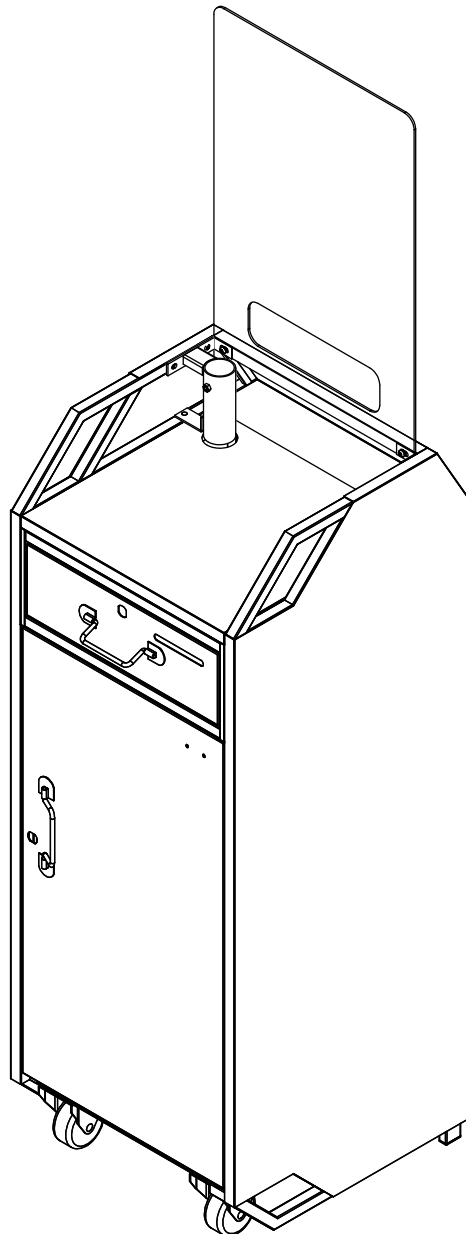

THE
VALET
SPOT

COMPACT PODIUM
SNEEZE GUARD SET UP

- **Read all the instructions before installing.**
- **Remove all packing materials before you start.**
- **Remove all protection films from acrylic panels.**
- **This installation requires basic mechanical skills.**
- **Proper installation is the responsibility of the installer.**
- **Product failure due to improper installation is not covered under the warranty.**
- **Keep this instruction manual.**

Sneeze Guard
QTY: 1

THE
VALET
SPOT

Note: Parts are not to scale.

COMPACT PODIUM SNEEZE GUARD SET UP STEPS

STEP 1: Remove bolts highlighted in the drawing below using an allen key:

Figure 1

Figure 2

Note: Bracket might come loose while removing bolt.