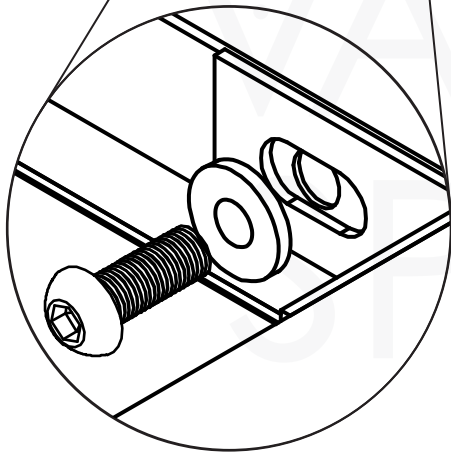

Sneeze Guard
QTY: 1

THE
VALET
SPOT

Note: Parts are not to scale.

COMPACT PODIUM SNEEZE GUARD SET UP STEPS

STEP 1: Remove bolts highlighted in the drawing below using an allen key:

Figure 1

Figure 2

Note: Bracket might come loose while removing bolt.

STEP 2: Install sneeze guard by sliding in from above, follow diagram below to re-install the hardware removed in STEP 1.

Figure 3

THE
VALET
SPOT

Contact us

Tel # 877-451-8321

Fax # 866-659-3353

E-mail: sales@thevaletspot.com